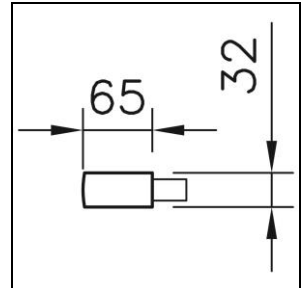

Datasheet

Global Trac Pro Plug-in connector

1000.6300

1702W.01

Finish pure white

Weight 0.053 kg

Plug-in connector Global Trac Pro 230 V, 3 phase, pure white, for left infeed,

protection class I,