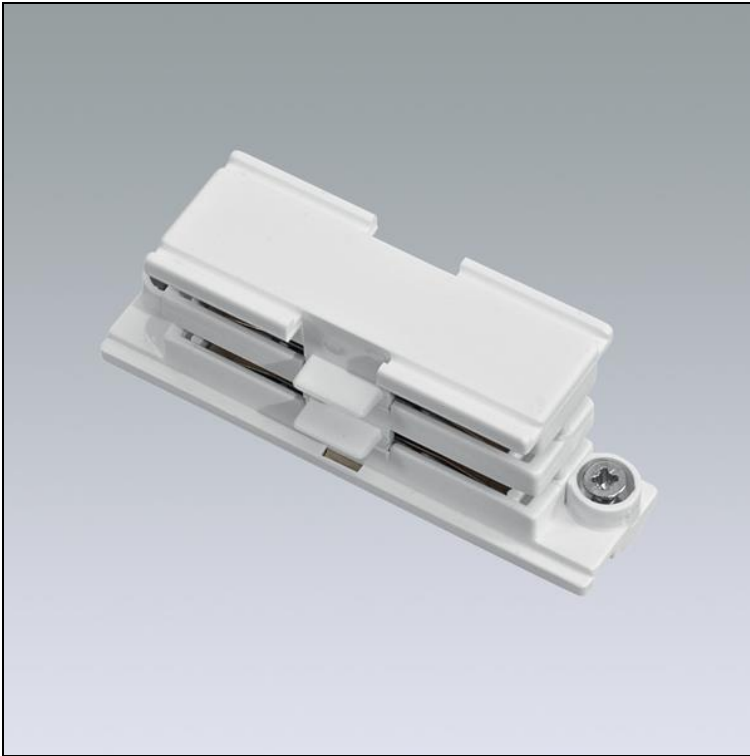

Datasheet

Global Trac Pro Plug-in coupler

1000.6304

1703W

230V

Finish pure white

Weight 0.01 kg

Plug-in coupler Global Trac Pro 230 V, 3 phase, pure white,
protection class I,