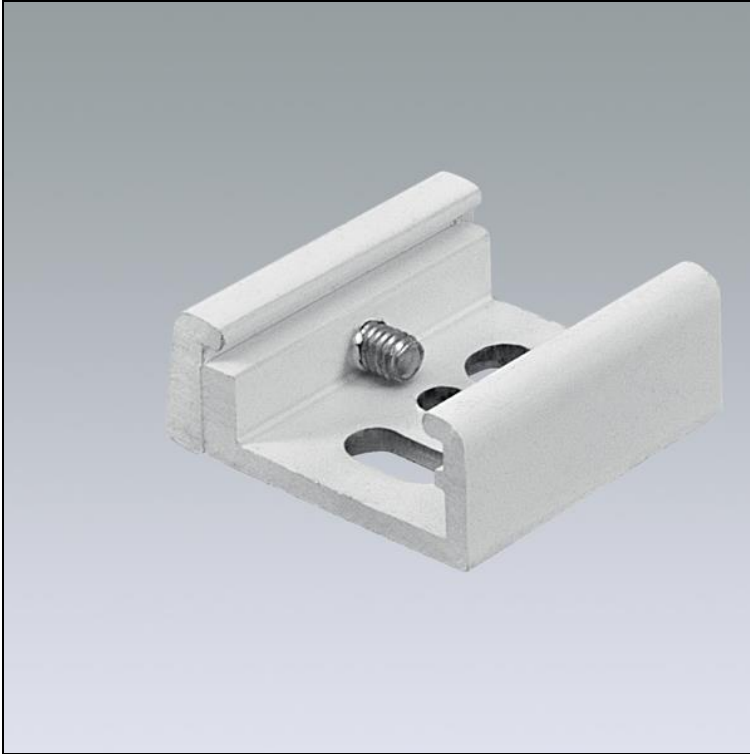

Datasheet

Global Trac Pro-Pulse Mounting clip

1000.6368

1709S

Finish black
Weight 0.01 kg

Mounting clip Global Trac Pro/Pulse in aluminium, black RAL 9005
H = 12 mm