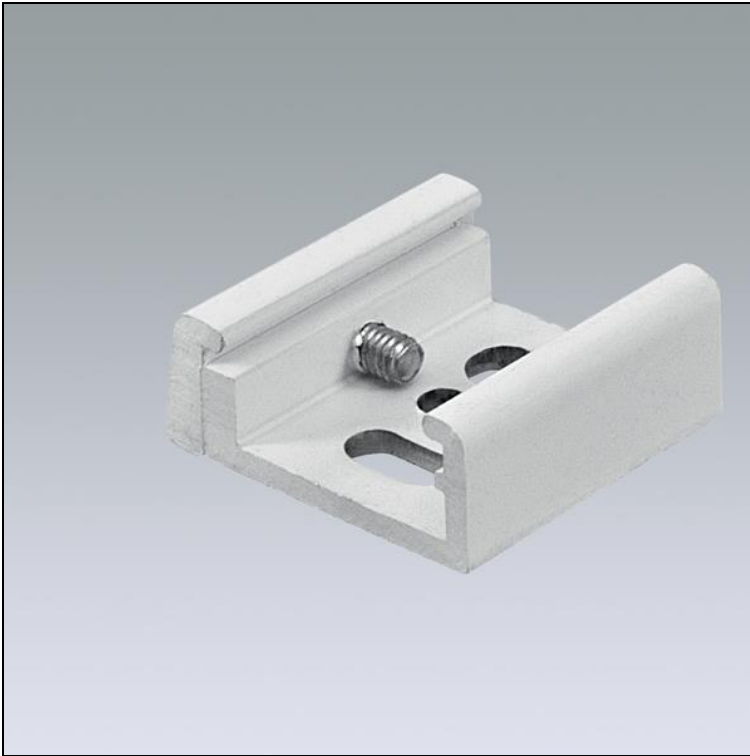

Datasheet

Global Trac Pro-Pulse Mounting clip

1000.6369

1709W

Finish pure white

Weight 12 kg

Mounting clip Global Trac Pro/Pulse in aluminium, pure white
H = 12 mm