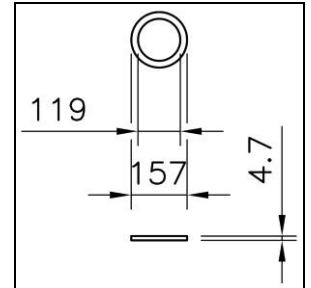

Datasheet

Echo 137 LED Cover ring

1001.2362

24RIH137.01

Ingress Protection IP44
Finish silver
Weight 0.038 kg

Cover ring Echo 137 LED in polycarbonate (PC), silver, RAL 9006,
ingress protection IP44,
Ø = 157 mm, lØ = 119 mm