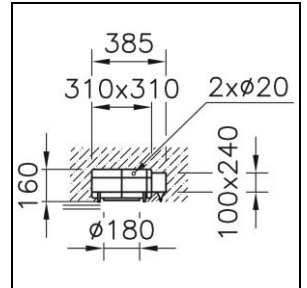

Datasheet

B.Box Embedding housing

1007.2861

EB073

Weight

0.053 kg

Embedding housing B.Box for fairced concrete, in polycarbonate (PC), without halogen, round, opening $\varnothing = 180$ mm, EL = 385 mm, EB = 310 mm, ET = 160 mm