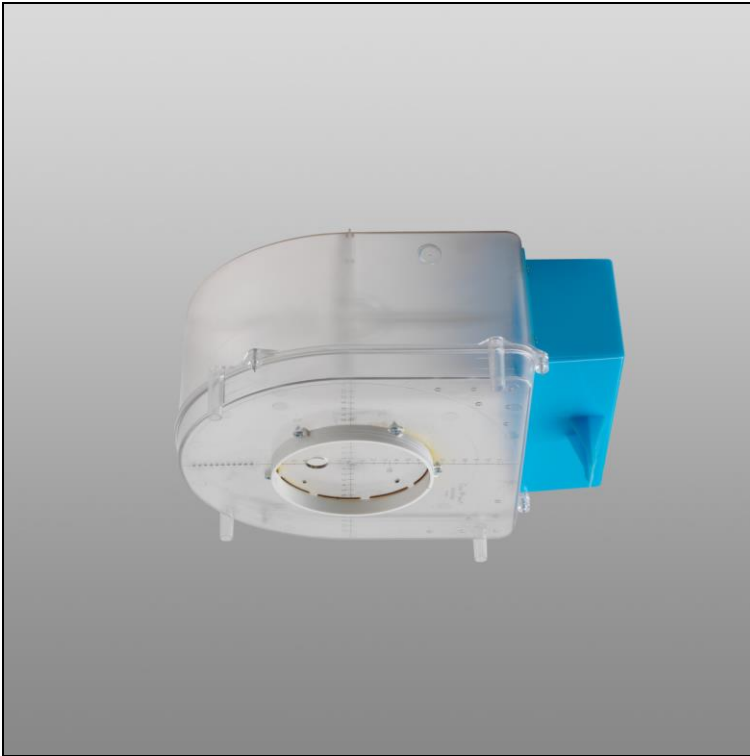

Datasheet

B.Box Embedding housing

1007.2861

EB073

Weight

0.053 kg

Embedding housing B.Box for fairced concrete, in polycarbonate (PC), without halogen, round, opening $\varnothing = 180$ mm, EL = 385 mm, EB = 310 mm, ET = 160 mm