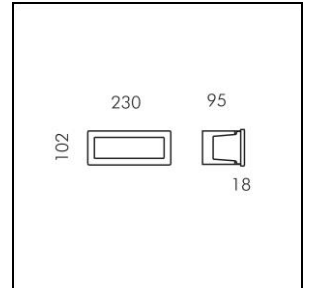

Datasheet

Brique LED Recessed wall luminaire

1018.1356
S.4511W.14

| | | |
|-------------------------------|----------------------------|--|
| System power | 10 W | <p>Recessed wall luminaire Brique LED S.4511W.14 with LED (Light Emitting Diode) system power: 10 W, luminous flux of luminaire 356 lm, CRI >90, 3000 K, warm white, SDCM 3, 220-240 V, direct light emission, housing in die-cast aluminium, aluminium grey, with ceiling trim, acid-etched toughened glass opal, 1 integral control gear, ON/OFF,</p> <p>protection class I, ingress protection IP65, glow wire test 750 °C, impact strength: IK 06</p> <p>L = 230 mm, B = 102 mm, EL = 230 mm, EB = 102 mm, ET = 95 mm</p> |
| Source of light | LED (Light Emitting Diode) | |
| Colour temperature | 3000 K | |
| Luminaire flux | 356 lm | |
| Ingress Protection | IP65 | |
| Colour Rendering Index | CRI >90 | |
| Economic life-time | L70 (B20) 50'000h | |
| Light control | ON/OFF | |
| Finish | aluminium grey | |
| Weight | 1.067 kg | |