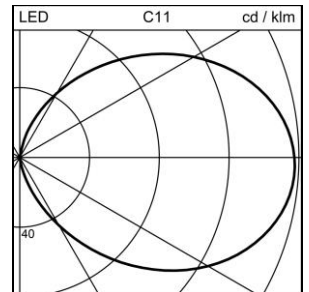

Datasheet

Brique LED Recessed wall luminaire

1018.1356
S.4511W.14

| | | |
|-------------------------------|----------------------------|--|
| System power | 10 W | <p>Recessed wall luminaire Brique LED S.4511W.14 with LED (Light Emitting Diode) system power: 10 W, luminous flux of luminaire 356 lm, CRI >90, 3000 K, warm white, SDCM 3, 220-240 V, direct light emission, housing in die-cast aluminium, aluminium grey, with ceiling trim, acid-etched toughened glass opal, 1 integral control gear, ON/OFF,</p> <p>protection class I, ingress protection IP65, glow wire test 750 °C, impact strength: IK 06</p> <p>L = 230 mm, B = 102 mm, EL = 230 mm, EB = 102 mm, ET = 95 mm</p> |
| Source of light | LED (Light Emitting Diode) | |
| Colour temperature | 3000 K | |
| Luminaire flux | 356 lm | |
| Ingress Protection | IP65 | |
| Colour Rendering Index | CRI >90 | |
| Economic life-time | L70 (B20) 50'000h | |
| Light control | ON/OFF | |
| Finish | aluminium grey | |
| Weight | 1.067 kg | |