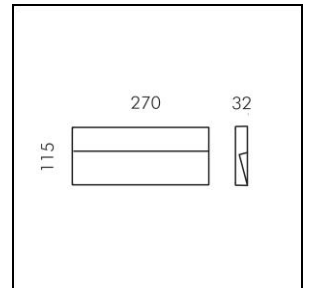

Datasheet

Skill LED Wall mounted luminaire

1018.2473
S.6240W.14

| | |
|-------------------------------|----------------------------|
| System power | 13 W |
| Source of light | LED (Light Emitting Diode) |
| Colour temperature | 3000 K |
| Luminaire flux | 422 lm |
| Ingress Protection | IP65 |
| Colour Rendering Index | CRI >90 |
| Economic life-time | L70 (B20) 50'000h |
| Light control | ON/OFF |
| Finish | aluminium grey |
| Weight | 1.279 kg |

Wall mounted luminaire Skill rectangular, S.6240W.14 with LED (Light Emitting Diode), system power: 13 W, luminous flux of luminaire 422 lm, CRI >90, 3000 K, warm white, SDCM 3, L70 (B20) 50'000h, 230 V, housing and cover ring in die-cast aluminium, aluminium grey, acid-etched toughened glass inside-frosted opalised, 1 integral control gear, ON/OFF,

protection class I, ingress protection IP65, impact strength: IK 08
B = 270 mm, H = 115 mm