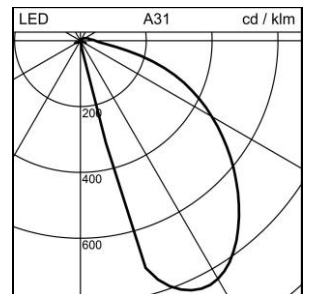

Datasheet

Skill LED Wall mounted luminaire

1018.2473
S.6240W.14

| | |
|-------------------------------|----------------------------|
| System power | 13 W |
| Source of light | LED (Light Emitting Diode) |
| Colour temperature | 3000 K |
| Luminaire flux | 422 lm |
| Ingress Protection | IP65 |
| Colour Rendering Index | CRI >90 |
| Economic life-time | L70 (B20) 50'000h |
| Light control | ON/OFF |
| Finish | aluminium grey |
| Weight | 1.279 kg |

Wall mounted luminaire Skill rectangular, S.6240W.14 with LED (Light Emitting Diode), system power: 13 W, luminous flux of luminaire 422 lm, CRI >90, 3000 K, warm white, SDCM 3, L70 (B20) 50'000h, 230 V, housing and cover ring in die-cast aluminium, aluminium grey, acid-etched toughened glass inside-frosted opalised, 1 integral control gear, ON/OFF,

protection class I, ingress protection IP65, impact strength: IK 08
B = 270 mm, H = 115 mm