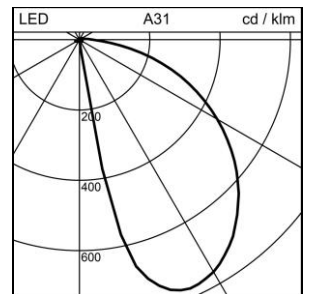

Datasheet

Skill LED Wall mounted luminaire

1018.2500
S.6280W.14

System power	9.7 W
Source of light	LED (Light Emitting Diode)
Colour temperature	3000 K
Luminaire flux	329 lm
Ingress Protection	IP65
Colour Rendering Index	CRI >90
Economic life-time	L70 (B20) 50'000h
Light control	ON/OFF
Finish	aluminium grey
Weight	1.222 kg

Wall mounted luminaire Skill round, S.6280W.14 with LED (Light Emitting Diode), system power: 9.7 W, luminous flux of luminaire 329 lm, CRI >90, 3000 K, warm white, SDCM 3, L70 (B20) 50'000h, 230 V, housing and cover ring in die-cast aluminium, aluminium grey, acid-etched toughened glass inside-frosted opalised, 1 integral control gear, ON/OFF,

protection class I, ingress protection IP65, impact strength: IK 08
Ø = 220 mm,