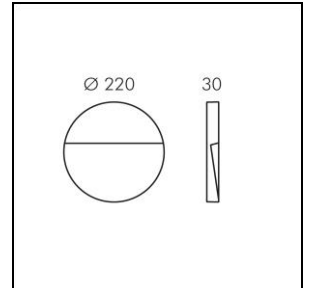

Datasheet

Skill LED Wall mounted luminaire

1018.2500
S.6280W.14

System power	9.7 W
Source of light	LED (Light Emitting Diode)
Colour temperature	3000 K
Luminaire flux	329 lm
Ingress Protection	IP65
Colour Rendering Index	CRI >90
Economic life-time	L70 (B20) 50'000h
Light control	ON/OFF
Finish	aluminium grey
Weight	1.222 kg

Wall mounted luminaire Skill round, S.6280W.14 with LED (Light Emitting Diode), system power: 9.7 W, luminous flux of luminaire 329 lm, CRI >90, 3000 K, warm white, SDCM 3, L70 (B20) 50'000h, 230 V, housing and cover ring in die-cast aluminium, aluminium grey, acid-etched toughened glass inside-frosted opalised, 1 integral control gear, ON/OFF,

protection class I, ingress protection IP65, impact strength: IK 08
Ø = 220 mm,