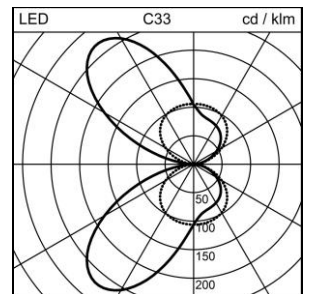

## Mini-Look LED Wall mounted luminaire

1018.2852  
S.7202W.14

<b>System power</b>	12.5 W
<b>Source of light</b>	LED (Light Emitting Diode)
<b>Colour temperature</b>	3000 K
<b>Luminaire flux</b>	389 lm
<b>Ingress Protection</b>	IP65
<b>Colour Rendering Index</b>	CRI >90
<b>Economic life-time</b>	L70 (B20) 50'000h
<b>Light control</b>	ON/OFF
<b>Finish</b>	aluminium grey
<b>Weight</b>	0.5 kg

Wall mounted luminaire Mini-Look LED S.7202W.14 double emission, with LED (Light Emitting Diode) system power: 12.5 W, luminous flux of luminaire 389 lm, CRI >90, 3000 K, warm white, SDCM 3, 230 V, direct light emission, housing in die-cast aluminium, aluminium grey, acid-etched toughened glass, 1 integral control gear, ON/OFF,

protection class II, ingress protection IP65, impact strength: IK 06  
B = 220 mm, T = 80 mm, H = 33 mm