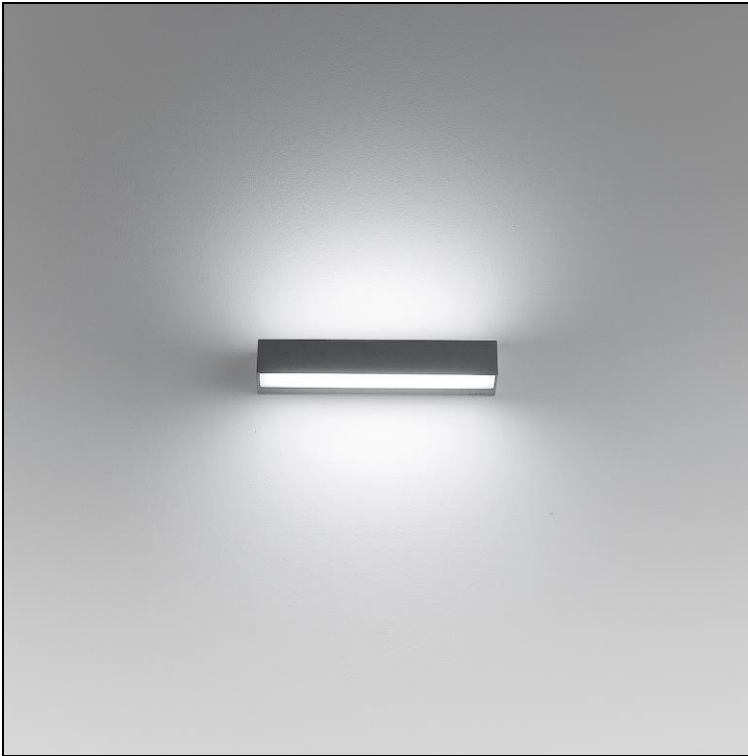

## Mini-Look LED Wall mounted luminaire

1018.2852  
S.7202W.14

<b>System power</b>	12.5 W
<b>Source of light</b>	LED (Light Emitting Diode)
<b>Colour temperature</b>	3000 K
<b>Luminaire flux</b>	389 lm
<b>Ingress Protection</b>	IP65
<b>Colour Rendering Index</b>	CRI >90
<b>Economic life-time</b>	L70 (B20) 50'000h
<b>Light control</b>	ON/OFF
<b>Finish</b>	aluminium grey
<b>Weight</b>	0.5 kg

Wall mounted luminaire Mini-Look LED S.7202W.14 double emission, with LED (Light Emitting Diode) system power: 12.5 W, luminous flux of luminaire 389 lm, CRI >90, 3000 K, warm white, SDCM 3, 230 V, direct light emission, housing in die-cast aluminium, aluminium grey, acid-etched toughened glass, 1 integral control gear, ON/OFF,