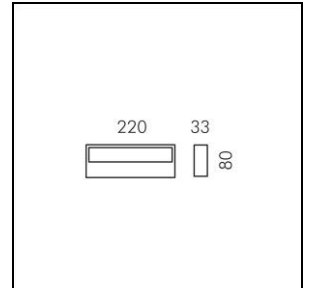

## Mini-Look LED Wall mounted luminaire

1018.2852  
S.7202W.14

<b>System power</b>	12.5 W
<b>Source of light</b>	LED (Light Emitting Diode)
<b>Colour temperature</b>	3000 K
<b>Luminaire flux</b>	389 lm
<b>Ingress Protection</b>	IP65
<b>Colour Rendering Index</b>	CRI >90
<b>Economic life-time</b>	L70 (B20) 50'000h
<b>Light control</b>	ON/OFF
<b>Finish</b>	aluminium grey
<b>Weight</b>	0.5 kg

Wall mounted luminaire Mini-Look LED S.7202W.14 double emission, with LED (Light Emitting Diode) system power: 12.5 W, luminous flux of luminaire 389 lm, CRI >90, 3000 K, warm white, SDCM 3, 230 V, direct light emission, housing in die-cast aluminium, aluminium grey, acid-etched toughened glass, 1 integral control gear, ON/OFF,

protection class II, ingress protection IP65, impact strength: IK 06  
B = 220 mm, T = 80 mm, H = 33 mm