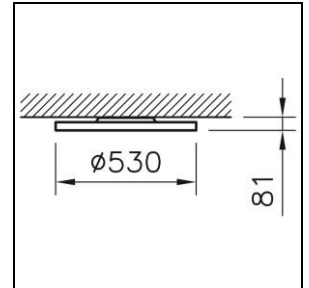

Datasheet

Solo Slim LED Surface-mounted luminaire

1021.7189

114W195L2JC

System power	31 W	<p>Ceiling and wall mounted luminaire Solo Slim LED with LED (Light Emitting Diode), system power: 31 W, luminous flux of luminaire 3600 lm, CRI >80, 4000 K, neutral white, SDCM 3, L80 (B10) 50'000h, 230 V, direct-indirect light emission, frame in aluminium, white, neat shadow gap, diffuser in polymethyl methacrylate (PMMA) opal satin-frosted, 1 integral control gear, DALI, Regent certified MINERGIE®-Modul luminaires S.A.F.E. 2019 (Re-0282), luminaire complies with the strict requirements for Minergie-certified luminaires (96 lm/W)</p> <p>protection class I, ingress protection IP40, glow wire test 650 °C, impact strength: IK 07 $\varnothing = 530$ mm, H = 81 mm</p>
Source of light	LED (Light Emitting Diode)	
Colour temperature	4000 K	
Luminaire flux	3600 lm	
Ingress Protection	IP40	
Colour Rendering Index	CRI >80	
UGR C0 4H/8H	21.6	
UGR C90 4H/8H	21.6	
Economic life-time	L80 (B10) 50'000h	
Light control	DALI	
Finish	white	
Weight	4.8 kg	