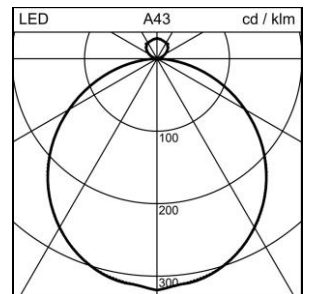

Datasheet

Solo Slim LED Surface-mounted luminaire

1021.7189

114W195L2JC

System power	31 W	<p>Ceiling and wall mounted luminaire Solo Slim LED with LED (Light Emitting Diode), system power: 31 W, luminous flux of luminaire 3600 lm, CRI >80, 4000 K, neutral white, SDCM 3, L80 (B10) 50'000h, 230 V, direct-indirect light emission, frame in aluminium, white, neat shadow gap, diffuser in polymethyl methacrylate (PMMA) opal satin-frosted, 1 integral control gear, DALI, Regent certified MINERGIE®-Modul luminaires S.A.F.E. 2019 (Re-0282), luminaire complies with the strict requirements for Minergie-certified luminaires (96 lm/W)</p> <p>protection class I, ingress protection IP40, glow wire test 650 °C, impact strength: IK 07 $\varnothing = 530$ mm, H = 81 mm</p>
Source of light	LED (Light Emitting Diode)	
Colour temperature	4000 K	
Luminaire flux	3600 lm	
Ingress Protection	IP40	
Colour Rendering Index	CRI >80	
UGR C0 4H/8H	21.6	
UGR C90 4H/8H	21.6	
Economic life-time	L80 (B10) 50'000h	
Light control	DALI	
Finish	white	
Weight	4.8 kg	