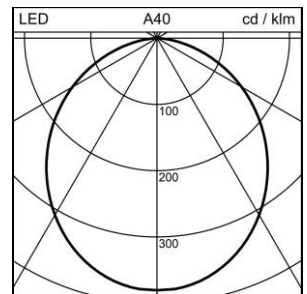

Datasheet

Viva Recessed downlight

2009.2337

VIVA DL CR155 LED1600-840 110 WH ONF

System power	12 W
Luminaire flux	1600 lm
Colour temperature	4000 K
CRI	CRI > 80
UGR C0 4H/8H	28
UGR C90 4H/8H	29
Economic life-time	L70 50'000 h
Light control	ON/OFF
Ingress Protection	IP44
Finish	white
Weight	1.15 kg

Recessed downlight Viva with LED, system power: 12 W, luminous flux of luminaire 1600 lm, colour rendering index CRI > 80, colour temperature 4000 K, neutral white, colour tolerances SDCM 3, lifetime LED L70 50'000 h, photobiological safety: the luminaire poses no danger (RG0), 230 V, direct light emission, housing in aluminium, with ceiling trim, white, wide beam, 110°, operating unit included in delivery, ON/OFF,

protection class I, ingress protection IP44, glow wire test 650 °C, impact strength: IK 08 this product contains a light source of energy efficiency class D
 $\varnothing = 175$ mm, $DA\varnothing = 155$ mm, $ET = 85$ mm