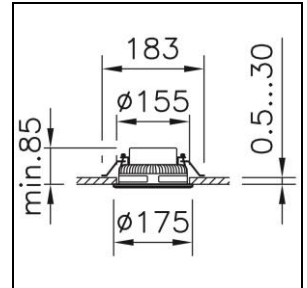

Datasheet

Viva Recessed downlight

2009.2337

VIVA DL CR155 LED1600-840 110 WH ONF

System power	12 W
Luminaire flux	1600 lm
Colour temperature	4000 K
CRI	CRI > 80
UGR C0 4H/8H	28
UGR C90 4H/8H	29
Economic life-time	L70 50'000 h
Light control	ON/OFF
Ingress Protection	IP44
Finish	white
Weight	1.15 kg

Recessed downlight Viva with LED, system power: 12 W, luminous flux of luminaire 1600 lm, colour rendering index CRI > 80, colour temperature 4000 K, neutral white, colour tolerances SDCM 3, lifetime LED L70 50'000 h, photobiological safety: the luminaire poses no danger (RG0), 230 V, direct light emission, housing in aluminium, with ceiling trim, white, wide beam, 110°, operating unit included in delivery, ON/OFF,

protection class I, ingress protection IP44, glow wire test 650 °C, impact strength: IK 08 this product contains a light source of energy efficiency class D
 $\varnothing = 175$ mm, $DA\varnothing = 155$ mm, $ET = 85$ mm