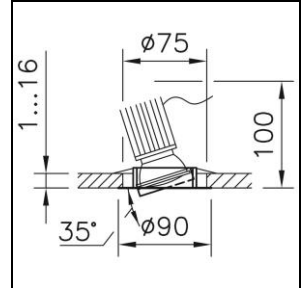

Datasheet

Cosmos 2 Recessed directional spotlight

2010.1234

COSMOS2 DS CR75 LED810-930 36 ALBR ONF

System power	12 W
Luminaire flux	810 lm
Colour temperature	3000 K
CRI	CRI > 92
UGR C0 4H/8H	21
UGR C90 4H/8H	21
Economic life-time	L70 50'000 h
Light control	ON/OFF
Ingress Protection	IP20
Finish	alu brushed
Weight	0.765 kg

Recessed directional spotlight Cosmos 2 with LED, system power: 12 W, luminous flux of luminaire 810 lm, colour rendering index CRI > 92, colour temperature 3000 K, warm white, colour tolerances SDCM 3, lifetime LED L70 50'000 h, photobiological safety: the luminaire poses no danger (RG0), 230 V, direct light emission, housing in aluminium, with ceiling trim, alu brushed, medium wide beam, 36°, operating unit included in delivery, ON/OFF, dimmable with leading-edge control or trailing edge phase,

protection class II, ingress protection IP20, glow wire test 850 °C, Ø = 90 mm, DAØ = 75 mm, ET = 100 mm, swivelling 90°