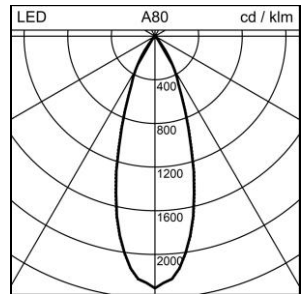

Datasheet

Cosmos 2 Recessed directional spotlight

2010.1234

COSMOS2 DS CR75 LED810-930 36 ALBR ONF

System power	12 W
Luminaire flux	810 lm
Colour temperature	3000 K
CRI	CRI > 92
UGR C0 4H/8H	21
UGR C90 4H/8H	21
Economic life-time	L70 50'000 h
Light control	ON/OFF
Ingress Protection	IP20
Finish	alu brushed
Weight	0.765 kg

Recessed directional spotlight Cosmos 2 with LED, system power: 12 W, luminous flux of luminaire 810 lm, colour rendering index CRI > 92, colour temperature 3000 K, warm white, colour tolerances SDCM 3, lifetime LED L70 50'000 h, photobiological safety: the luminaire poses no danger (RG0), 230 V, direct light emission, housing in aluminium, with ceiling trim, alu brushed, medium wide beam, 36°, operating unit included in delivery, ON/OFF, dimmable with leading-edge control or trailing edge phase,

protection class II, ingress protection IP20, glow wire test 850 °C, Ø = 90 mm, DAØ = 75 mm, ET = 100 mm, swivelling 90°