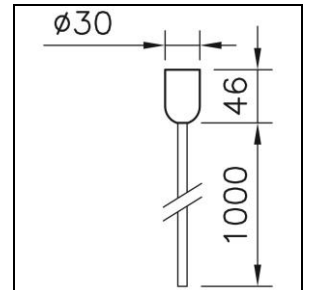

Datasheet

Global Trac Pro-Pulse Pendant suspension

1000.6208
1679W.1000

Finish white
Weight 0.6 kg

Rod suspension kit Global Trac Pro/Pulse with rod incl. canopy, white,
L = 1000 mm, \varnothing = 30 mm