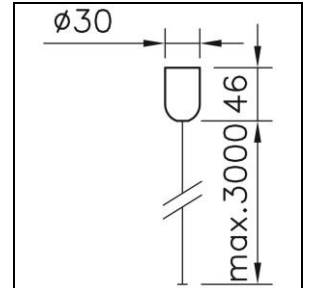

Datasheet

Global Trac Pro-Pulse Wire suspension kit

1000.6220

1690W.3000.01

| | | |
|---------------|----------|--|
| Finish | white | Wire suspension kit Global Trac Pro-Pulse with steel wire and lock nut, incl. canopy, white, |
| Weight | 0.054 kg | L = 3000 mm, |