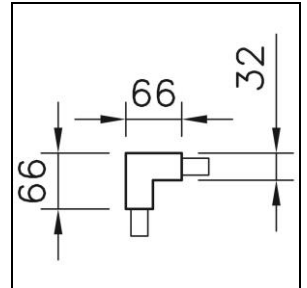

Datasheet

Global Trac Pro Corner connector

1000.6314

1705W.02

Finish pure white

Weight 0.02 kg

Corner connector Global Trac Pro 230 V, 3 phase, pure white, for external infeed,

protection class I,
L = 66 mm, B = 32 mm