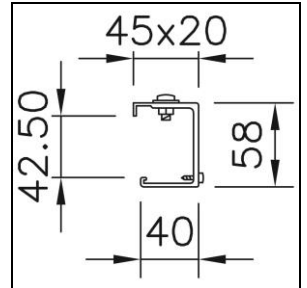

### Global Trac Pro-Pulse Suspension bracket

1000.6374

1711

**Weight**

0.02 kg

Suspension bracket Global Trac Pro-Pulse in aluminium