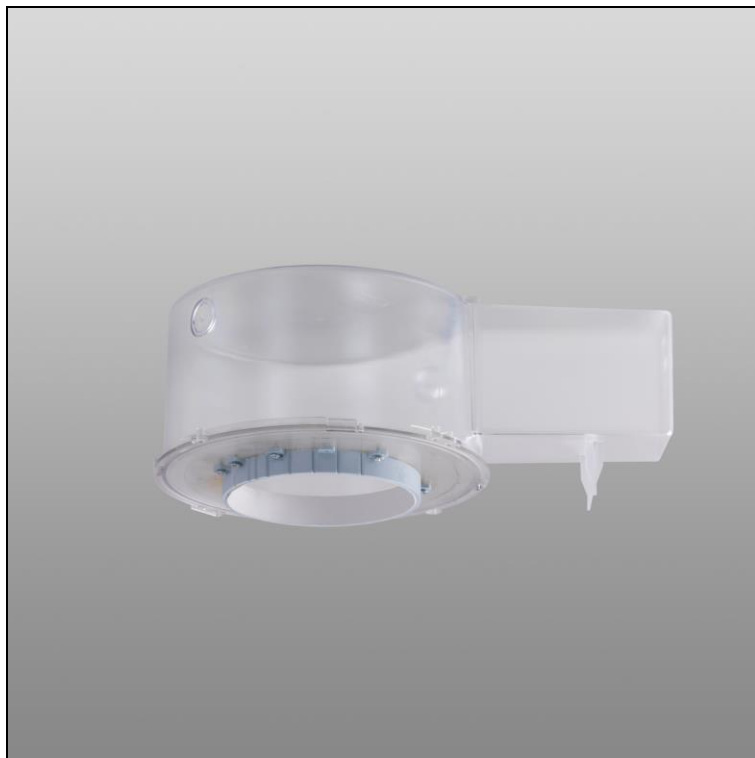

Datasheet

B.Box Embedding housing

1007.2849

EB066

Weight 1 kg

Embedding housing B.Box for fairced concrete, in polycarbonate (PC), with control gear tank, without halogen, round, $\text{Ø} = 220$ mm, opening $\text{Ø} = 90$ mm, EL = 340 mm, EB = 220 mm, ET = 125 mm