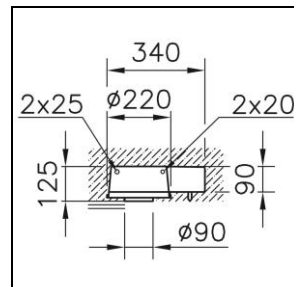

Datasheet

B.Box Embedding housing

1007.2849

EB066

Weight 1 kg

Embedding housing B.Box for fairced concrete, in polycarbonate (PC), with control gear tank, without halogen, round, $\text{Ø} = 220$ mm, opening $\text{Ø} = 90$ mm, EL = 340 mm, EB = 220 mm, ET = 125 mm