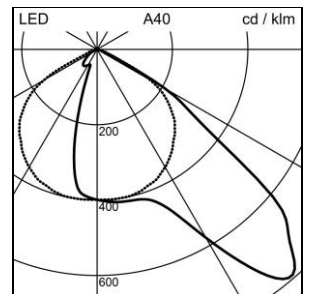

### Guell 1 LED Floodlight

2001.2828

<b>System power</b>	53 W
<b>Source of light</b>	LED (Light Emitting Diode)
<b>Colour temperature</b>	4000 K
<b>Luminaire flux</b>	5950 lm
<b>Ingress Protection</b>	IP66
<b>Colour Rendering Index</b>	CRI >80
<b>Economic life-time</b>	L70 (B10) 150'000h
<b>Light control</b>	ON/OFF
<b>Finish</b>	metallic grey
<b>Weight</b>	3 kg

Floodlight Guell 1 LED with LED (Light Emitting Diode), system power: 53 W, luminous flux of luminaire 5950 lm, CRI >80, 4000 K, neutral white, SDCM 3, L70 (B10) 150'000h, 230 V, asymmetric beam, 1 integral control gear, ON/OFF, luminaire housing in die-cast aluminium, metallic grey, with cover screen in safety glass ESG, clear, with mounting bracket,

protection class I, ingress protection IP66, glow wire test 650 °C, impact strength: IK 07, B = 233 mm, T = 85 mm, total height = 319 mm