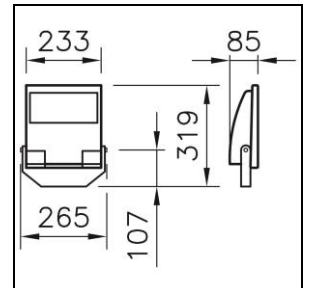

### Guell 1 LED Floodlight

2001.2828

<b>System power</b>	53 W
<b>Source of light</b>	LED (Light Emitting Diode)
<b>Colour temperature</b>	4000 K
<b>Luminaire flux</b>	5950 lm
<b>Ingress Protection</b>	IP66
<b>Colour Rendering Index</b>	CRI >80
<b>Economic life-time</b>	L70 (B10) 150'000h
<b>Light control</b>	ON/OFF
<b>Finish</b>	metallic grey
<b>Weight</b>	3 kg

Floodlight Guell 1 LED with LED (Light Emitting Diode), system power: 53 W, luminous flux of luminaire 5950 lm, CRI >80, 4000 K, neutral white, SDCM 3, L70 (B10) 150'000h, 230 V, asymmetric beam, 1 integral control gear, ON/OFF, luminaire housing in die-cast aluminium, metallic grey, with cover screen in safety glass ESG, clear, with mounting bracket,

protection class I, ingress protection IP66, glow wire test 650 °C, impact strength: IK 07, B = 233 mm, T = 85 mm, total height = 319 mm