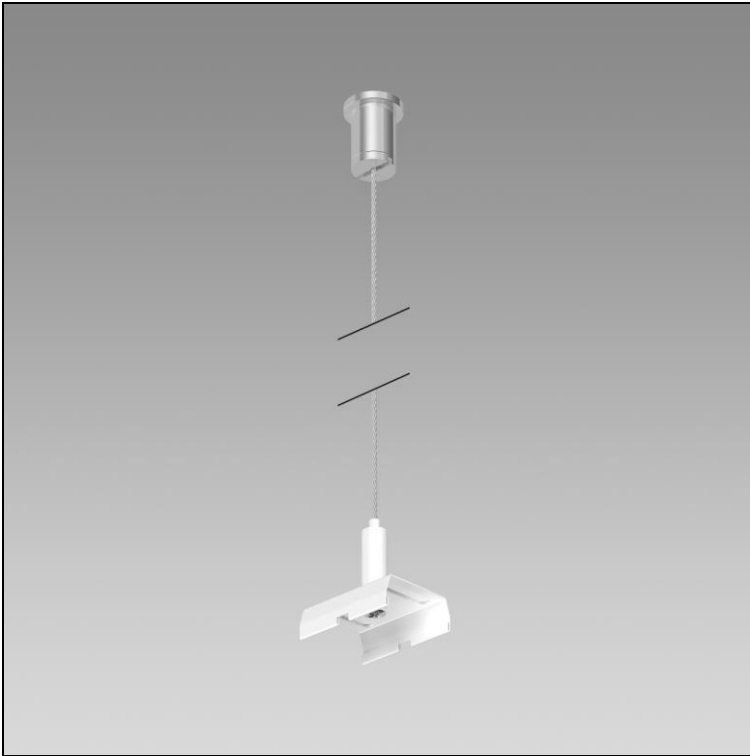

Datasheet

Global Trac Pro-Pulse Wire suspension kit 2002.1984

Finish	white	Wire suspension kit Global Trac Pro-Pulse white,
Weight	0.05 kg	L = 3000 mm