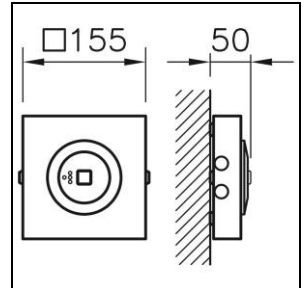

Datasheet

Rasp Emergency luminaire for surface mounting

2007.4282

RASP CM LED150 PANIC-TO4M WH E3h

System power	5.5 W
Luminaire flux	150 lm
Colour temperature	5000 K
CRI	CRI > 80
Light control	ON/OFF
Ingress Protection	IP20
Finish	white
Weight	0.8 kg

Emergency luminaire for surface mounting Rasp for anti-panic lighting, for up to 4 m ceiling height, with LED system power: 5.5 W, luminous flux of luminaire 150 lm, colour rendering index CRI > 80, colour temperature 5000 K, cool daylight white, 230 V, symmetric light emission, 1 integral control gear, ON/OFF with emergency unit for non-maintained and maintained mode, with self-test complete with battery pack (burning life 3h), in die-cast aluminium, white RAL 9003

protection class I, ingress protection IP20
L = 155 mm, B = 155 mm, H = 50 mm