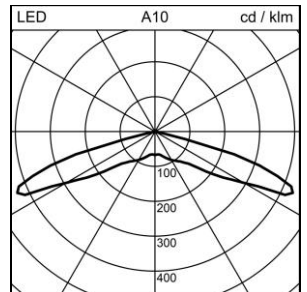

Datasheet

Rasp Emergency luminaire for surface mounting

2007.4282

RASP CM LED150 PANIC-TO4M WH E3h

System power	5.5 W
Luminaire flux	150 lm
Colour temperature	5000 K
CRI	CRI > 80
Light control	ON/OFF
Ingress Protection	IP20
Finish	white
Weight	0.8 kg

Emergency luminaire for surface mounting Rasp for anti-panic lighting, for up to 4 m ceiling height, with LED system power: 5.5 W, luminous flux of luminaire 150 lm, colour rendering index CRI > 80, colour temperature 5000 K, cool daylight white, 230 V, symmetric light emission, 1 integral control gear, ON/OFF with emergency unit for non-maintained and maintained mode, with self-test complete with battery pack (burning life 3h), in die-cast aluminium, white RAL 9003

protection class I, ingress protection IP20
L = 155 mm, B = 155 mm, H = 50 mm