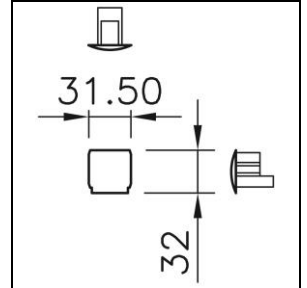

Datasheet

Global Trac Pro-Pulse End cap

1000.6307

1704W

Finish pure white

Weight 0.005 kg

End cap Global Trac Pro/Pulse in synthetic material, pure white