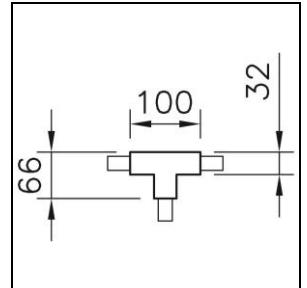

Datasheet

Global Trac Pro T-connector

1000.6323

1706W.01

Finish pure white
Weight 0.148 kg

T-connector Global Trac Pro 230 V, 3 phase, pure white, for left infeed/external infeed,
protection class I,