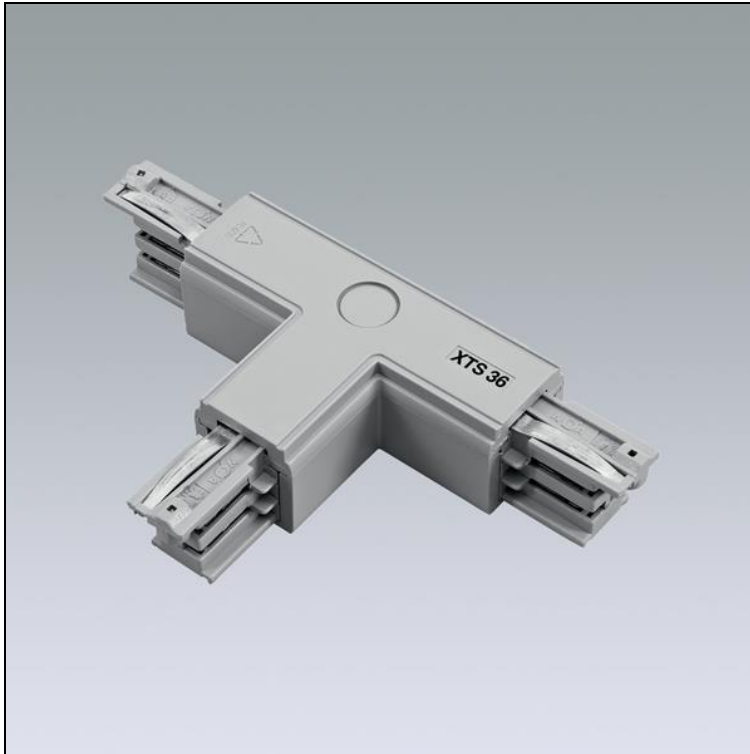

Datasheet

Global Trac Pro T-connector

1000.6323

1706W.01

Finish pure white
Weight 0.148 kg

T-connector Global Trac Pro 230 V, 3 phase, pure white, for left infeed/external infeed,
protection class I,