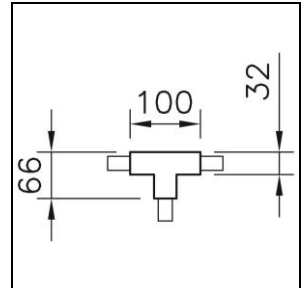

Datasheet

Global Trac Pro T-connector

1000.6325

1706W.03

Finish pure white
Weight 0.16 kg

T-connector Global Trac Pro 230 V, 3 phase, pure white, for right infeed/external infeed,
protection class I,