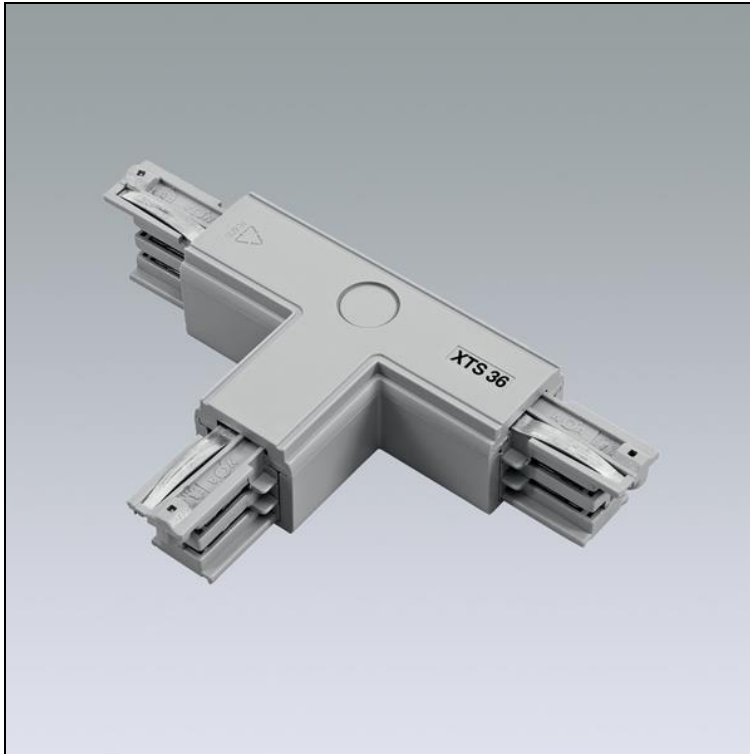

Datasheet

Global Trac Pro T-connector

1000.6325

1706W.03

Finish pure white
Weight 0.16 kg

T-connector Global Trac Pro 230 V, 3 phase, pure white, for right infeed/external infeed,
protection class I,