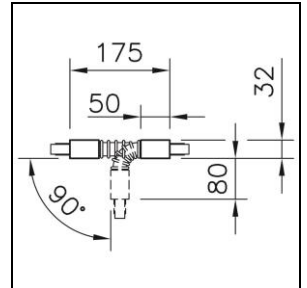

### Global Trac Pro Flexible connector

1000.6366

1708W

230V

**Finish** pure white

**Weight** 0.13 kg

Flexible connector Global Trac Pro pure white electrical wired 3 circuits,

protection class I,