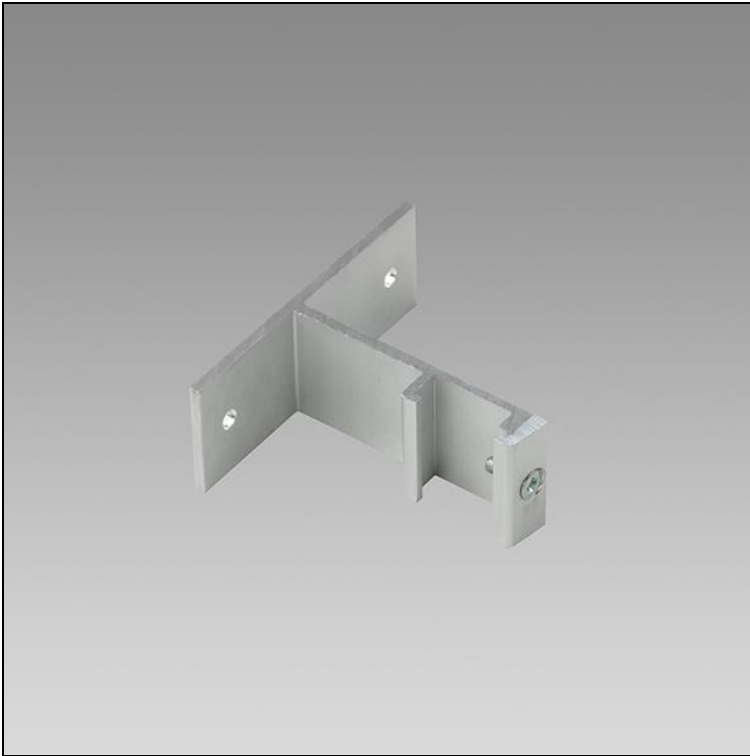

### Global Trac Pro-Pulse Wall bracket

1000.6395

1719

**Weight**

0.042 kg

Wall bracket Global Trac Pro/Pulse in aluminium, anodised  
A = 70 mm