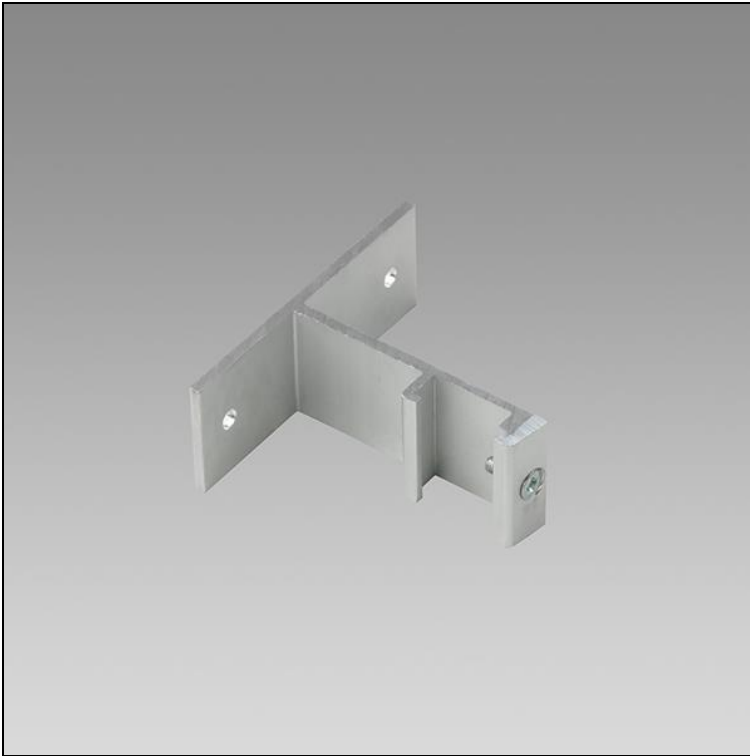

### Global Trac Pro-Pulse Support mural

1000.6395

1719

**Poids**

0.042 kg

Support mural Global Trac Pro/Pulse en aluminium, anodisé  
A = 70 mm