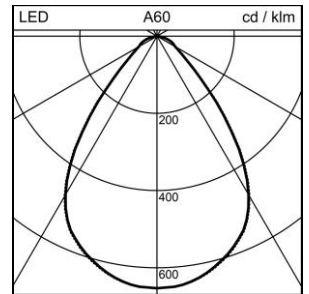

Datasheet

Echo 137 LED Recessed downlight

1001.2475

24W1F18JC.00

| | |
|-------------------------------|----------------------------|
| System power | 14 W |
| Source of light | LED (Light Emitting Diode) |
| Colour temperature | 4000 K |
| Luminaire flux | 1150 lm |
| Ingress Protection | IP20 / IP44 |
| Colour Rendering Index | CRI >90 |
| UGR C0 4H/8H | 22.7 |
| UGR C90 4H/8H | 22.7 |
| Economic life-time | L80 (B50) 50'000h |
| Light control | DALI |
| Finish | white |
| Weight | 1.066 kg |

Recessed downlight Echo 137 LED with LED (Light Emitting Diode), system power: 14 W, luminous flux of luminaire 1150 lm, standby power 0.4 W, CRI >90, 4000 K, neutral white, SDCM 3, L80 (B50) 50'000h, 230 V, direct light emission, housing in aluminium, with ceiling trim, white, with white reflector, (F), wide beam, 80 °, operating unit included in delivery, DALI,

protection class I, ingress protection IP20 / IP44, glow wire test 850 °C, impact strength: IK 08
 $\varnothing = 152 \text{ mm}$, $DA\varnothing = 137 \text{ mm}$, $ET = 100 \text{ mm}$