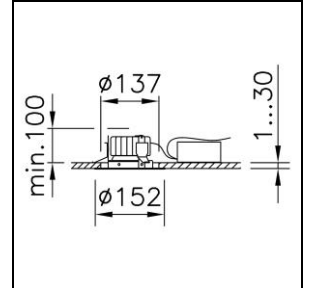

Datasheet

Echo 137 LED Recessed downlight

1001.2475

24W1F18JC.00

| | |
|-------------------------------|----------------------------|
| System power | 14 W |
| Source of light | LED (Light Emitting Diode) |
| Colour temperature | 4000 K |
| Luminaire flux | 1150 lm |
| Ingress Protection | IP20 / IP44 |
| Colour Rendering Index | CRI >90 |
| UGR C0 4H/8H | 22.7 |
| UGR C90 4H/8H | 22.7 |
| Economic life-time | L80 (B50) 50'000h |
| Light control | DALI |
| Finish | white |
| Weight | 1.066 kg |

Recessed downlight Echo 137 LED with LED (Light Emitting Diode), system power: 14 W, luminous flux of luminaire 1150 lm, standby power 0.4 W, CRI >90, 4000 K, neutral white, SDCM 3, L80 (B50) 50'000h, 230 V, direct light emission, housing in aluminium, with ceiling trim, white, with white reflector, (F), wide beam, 80 °, operating unit included in delivery, DALI,

protection class I, ingress protection IP20 / IP44, glow wire test 850 °C, impact strength: IK 08
 $\varnothing = 152 \text{ mm}$, $DA\varnothing = 137 \text{ mm}$, $ET = 100 \text{ mm}$