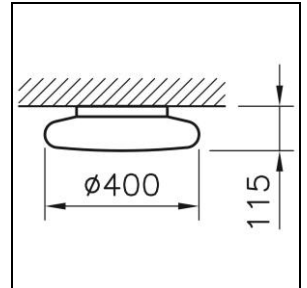

## Collina LED Surface-mounted luminaire

1001.5283  
2943L13DA

<b>System power</b>	17 W
<b>Source of light</b>	LED (Light Emitting Diode)
<b>Colour temperature</b>	3000 K
<b>Luminaire flux</b>	1000 lm
<b>Ingress Protection</b>	IP40
<b>Colour Rendering Index</b>	CRI >80
<b>UGR C0 4H/8H</b>	16.2
<b>UGR C90 4H/8H</b>	16.2
<b>Light control</b>	ON/OFF
<b>Finish</b>	white
<b>Weight</b>	3.596 kg

Ceiling and wall mounted luminaire Collina LED round, with LED (Light Emitting Diode), system power: 17 W, luminous flux of luminaire 1000 lm, CRI >80, 3000 K, warm white, SDCM 3, 230 V, direct light emission, fitting in aluminium, white, cover in glass matt opal, 1 integral control gear, ON/OFF, Dimmable down to 30% with almost all usual leading edge dimmer.

protection class I, ingress protection IP40, glow wire test 960 °C, Ø = 400 mm, H = 115 mm