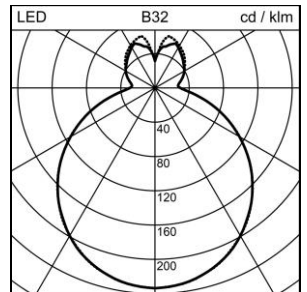

## Collina LED Surface-mounted luminaire

1001.5283  
2943L13DA

<b>System power</b>	17 W
<b>Source of light</b>	LED (Light Emitting Diode)
<b>Colour temperature</b>	3000 K
<b>Luminaire flux</b>	1000 lm
<b>Ingress Protection</b>	IP40
<b>Colour Rendering Index</b>	CRI >80
<b>UGR C0 4H/8H</b>	16.2
<b>UGR C90 4H/8H</b>	16.2
<b>Light control</b>	ON/OFF
<b>Finish</b>	white
<b>Weight</b>	3.596 kg

Ceiling and wall mounted luminaire Collina LED round, with LED (Light Emitting Diode), system power: 17 W, luminous flux of luminaire 1000 lm, CRI >80, 3000 K, warm white, SDCM 3, 230 V, direct light emission, fitting in aluminium, white, cover in glass matt opal, 1 integral control gear, ON/OFF, Dimmable down to 30% with almost all usual leading edge dimmer.

protection class I, ingress protection IP40, glow wire test 960 °C, Ø = 400 mm, H = 115 mm