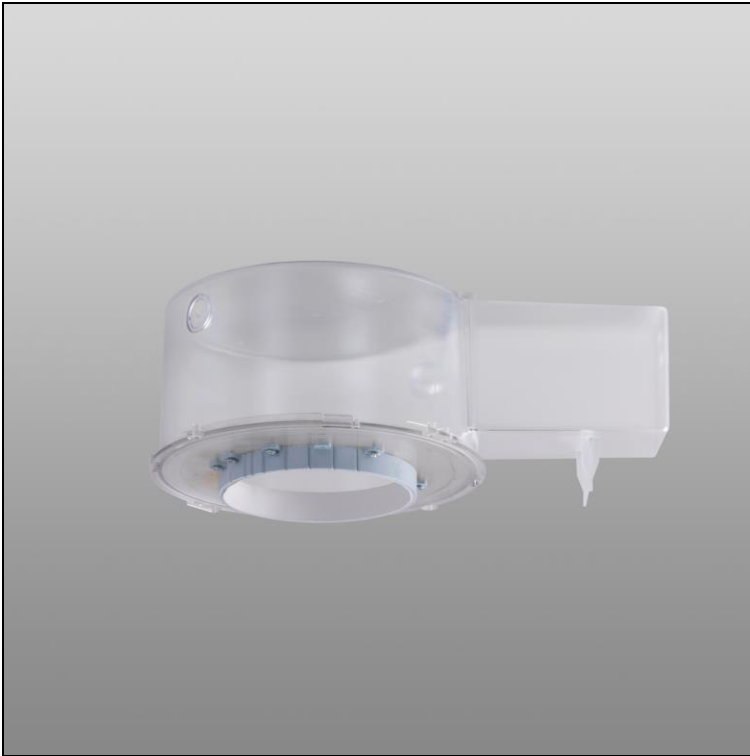

Datasheet

B.Box Embedding housing

1007.2847

EB065

Weight 1 kg

Embedding housing B.Box for fairced concrete, in polycarbonate (PC), with control gear tank, without halogen, round, $\text{Ø} = 220$ mm, opening $\text{ø} = 70$ mm, EL = 340 mm, EB = 220 mm, ET = 125 mm