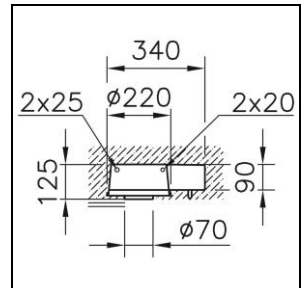

Datasheet

B.Box Embedding housing

1007.2847

EB065

Weight 1 kg

Embedding housing B.Box for fairced concrete, in polycarbonate (PC), with control gear tank, without halogen, round, $\text{Ø} = 220$ mm, opening $\text{ø} = 70$ mm, EL = 340 mm, EB = 220 mm, ET = 125 mm