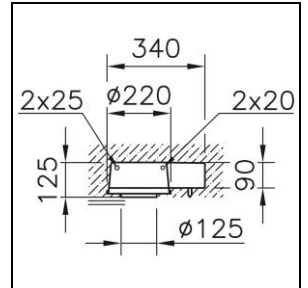

Datasheet

B.Box Embedding housing

1007.2859

EB072

Weight 1 kg

Embedding housing B.Box for fairced concrete, in polycarbonate (PC), with control gear tank, without halogen, round, $\varnothing = 220$ mm, opening $\varnothing = 125$ mm, EL = 340 mm, EB = 220 mm, ET = 125 mm