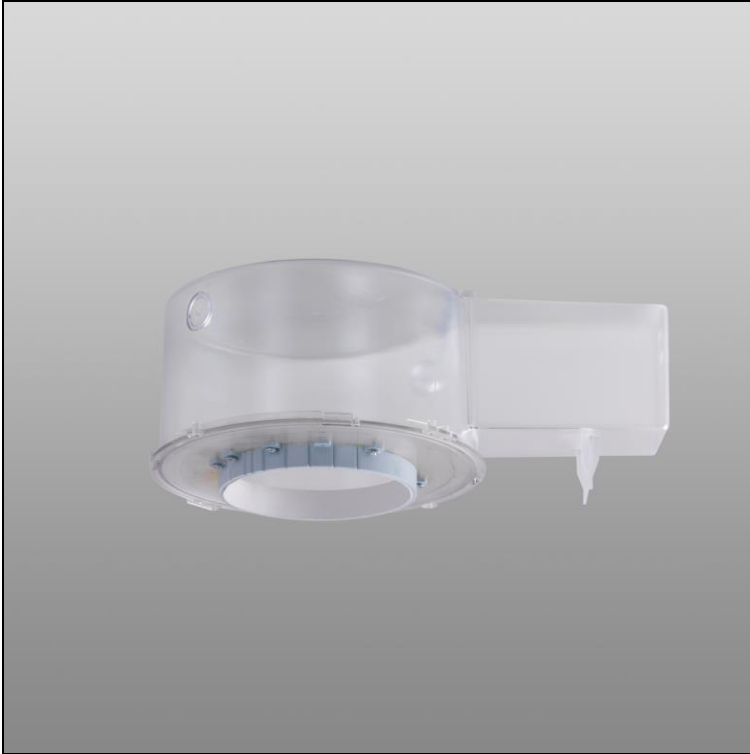

Datasheet

B.Box Embedding housing

1007.2859

EB072

Weight 1 kg

Embedding housing B.Box for fairced concrete, in polycarbonate (PC), with control gear tank, without halogen, round, $\varnothing = 220$ mm, opening $\varnothing = 125$ mm, EL = 340 mm, EB = 220 mm, ET = 125 mm