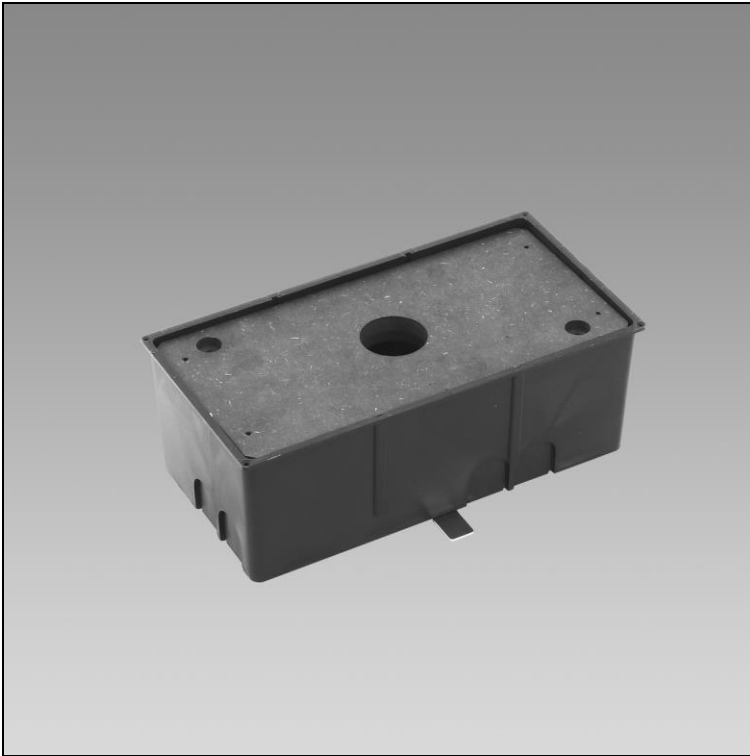

Datasheet

Brique LED Embedding housing

1018.1295

S.4353

Weight

0.49 kg

Embedding housing Brique with front wooden panel
opening $\varnothing = 220 \times 90$ mm, EL = 220 mm, EB = 90 mm, ET = 96.5 mm