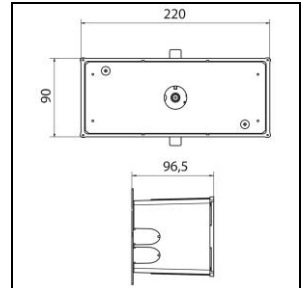

Datasheet

Brique LED Embedding housing

1018.1295

S.4353

Weight

0.49 kg

Embedding housing Brique with front wooden panel
opening $\varnothing = 220 \times 90$ mm, EL = 220 mm, EB = 90 mm, ET = 96.5 mm