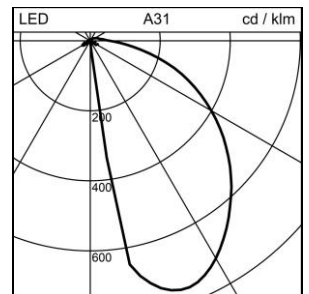

## Skill LED Wall mounted luminaire

1018.2483  
S.6255W.14

<b>System power</b>	19.4 W
<b>Source of light</b>	LED (Light Emitting Diode)
<b>Colour temperature</b>	3000 K
<b>Luminaire flux</b>	841 lm
<b>Ingress Protection</b>	IP65
<b>Colour Rendering Index</b>	CRI >90
<b>Economic life-time</b>	L70 (B20) 50'000h
<b>Light control</b>	ON/OFF
<b>Finish</b>	aluminium grey
<b>Weight</b>	2.974 kg

Wall mounted luminaire Skill square, S.6255W.14 with LED (Light Emitting Diode), system power: 19.4 W, luminous flux of luminaire 841 lm, CRI >90, 3000 K, warm white, SDCM 3, L70 (B20) 50'000h, 230 V, housing and cover ring in die-cast aluminium, aluminium grey, acid-etched toughened glass inside-frosted opalised, 1 integral control gear, ON/OFF,

protection class I, ingress protection IP65, impact strength: IK 08  
B = 270 mm, H = 270 mm