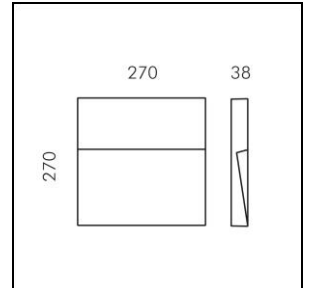

## Skill LED Wall mounted luminaire

1018.2483  
S.6255W.14

<b>System power</b>	19.4 W
<b>Source of light</b>	LED (Light Emitting Diode)
<b>Colour temperature</b>	3000 K
<b>Luminaire flux</b>	841 lm
<b>Ingress Protection</b>	IP65
<b>Colour Rendering Index</b>	CRI >90
<b>Economic life-time</b>	L70 (B20) 50'000h
<b>Light control</b>	ON/OFF
<b>Finish</b>	aluminium grey
<b>Weight</b>	2.974 kg

Wall mounted luminaire Skill square, S.6255W.14 with LED (Light Emitting Diode), system power: 19.4 W, luminous flux of luminaire 841 lm, CRI >90, 3000 K, warm white, SDCM 3, L70 (B20) 50'000h, 230 V, housing and cover ring in die-cast aluminium, aluminium grey, acid-etched toughened glass inside-frosted opalised, 1 integral control gear, ON/OFF,

protection class I, ingress protection IP65, impact strength: IK 08  
B = 270 mm, H = 270 mm