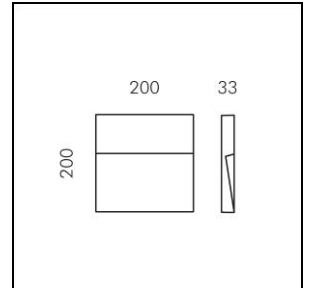

Datasheet

Skill LED Wall mounted luminaire

1018.2489
S.6260W.14

| | |
|-------------------------------|----------------------------|
| System power | 9.7 W |
| Source of light | LED (Light Emitting Diode) |
| Colour temperature | 3000 K |
| Luminaire flux | 360 lm |
| Ingress Protection | IP65 |
| Colour Rendering Index | CRI >90 |
| Economic life-time | L70 (B20) 50'000h |
| Light control | ON/OFF |
| Finish | aluminium grey |
| Weight | 1.311 kg |

Wall mounted luminaire Skill square, S.6260W.14 with LED (Light Emitting Diode), system power: 9.7 W, luminous flux of luminaire 360 lm, CRI >90, 3000 K, warm white, SDCM 3, L70 (B20) 50'000h, 230 V, housing and cover ring in die-cast aluminium, aluminium grey, acid-etched toughened glass inside-frosted opalised, 1 integral control gear, ON/OFF,

protection class I, ingress protection IP65, impact strength: IK 08
B = 200 mm, H = 200 mm