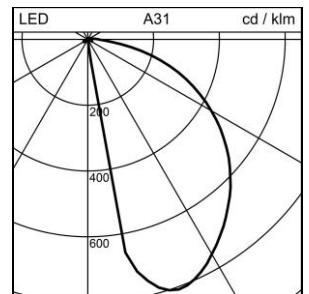

Datasheet

Skill LED Wall mounted luminaire

1018.2489
S.6260W.14

| | |
|-------------------------------|----------------------------|
| System power | 9.7 W |
| Source of light | LED (Light Emitting Diode) |
| Colour temperature | 3000 K |
| Luminaire flux | 360 lm |
| Ingress Protection | IP65 |
| Colour Rendering Index | CRI >90 |
| Economic life-time | L70 (B20) 50'000h |
| Light control | ON/OFF |
| Finish | aluminium grey |
| Weight | 1.311 kg |

Wall mounted luminaire Skill square, S.6260W.14 with LED (Light Emitting Diode), system power: 9.7 W, luminous flux of luminaire 360 lm, CRI >90, 3000 K, warm white, SDCM 3, L70 (B20) 50'000h, 230 V, housing and cover ring in die-cast aluminium, aluminium grey, acid-etched toughened glass inside-frosted opalised, 1 integral control gear, ON/OFF,

protection class I, ingress protection IP65, impact strength: IK 08
B = 200 mm, H = 200 mm