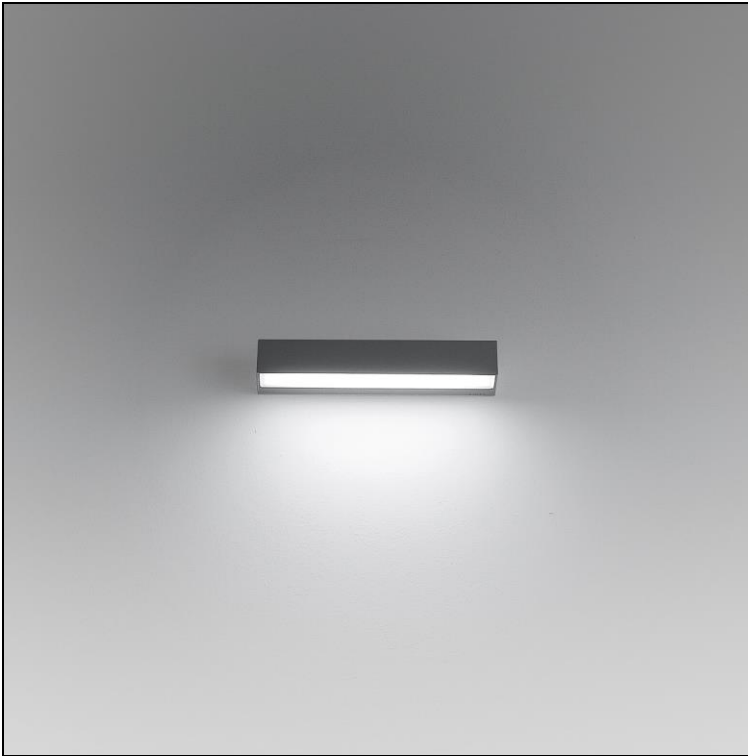

Datasheet

Mini-Look LED Wall mounted luminaire

1018.2848
S.7201W.14

System power	12.5 W
Source of light	LED (Light Emitting Diode)
Colour temperature	3000 K
Luminaire flux	475 lm
Ingress Protection	IP65
Colour Rendering Index	CRI >90
Economic life-time	L70 (B20) 50'000h
Light control	ON/OFF
Finish	aluminium grey
Weight	0.78 kg

Wall mounted luminaire Mini-Look LED S.7201W.14 single emission, with LED (Light Emitting Diode) system power: 12.5 W, luminous flux of luminaire 475 lm, CRI >90, 3000 K, warm white, SDCM 3, 230 V, direct light emission, housing in die-cast aluminium, aluminium grey, acid-etched toughened glass, 1 integral control gear, ON/OFF,

protection class II, ingress protection IP65, impact strength: IK 06
B = 220 mm, T = 80 mm, H = 33 mm