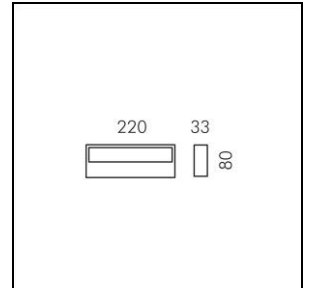

Datasheet

Mini-Look LED Wall mounted luminaire

1018.2848
S.7201W.14

System power	12.5 W
Source of light	LED (Light Emitting Diode)
Colour temperature	3000 K
Luminaire flux	475 lm
Ingress Protection	IP65
Colour Rendering Index	CRI >90
Economic life-time	L70 (B20) 50'000h
Light control	ON/OFF
Finish	aluminium grey
Weight	0.78 kg

Wall mounted luminaire Mini-Look LED S.7201W.14 single emission, with LED (Light Emitting Diode) system power: 12.5 W, luminous flux of luminaire 475 lm, CRI >90, 3000 K, warm white, SDCM 3, 230 V, direct light emission, housing in die-cast aluminium, aluminium grey, acid-etched toughened glass, 1 integral control gear, ON/OFF,

protection class II, ingress protection IP65, impact strength: IK 06
B = 220 mm, T = 80 mm, H = 33 mm