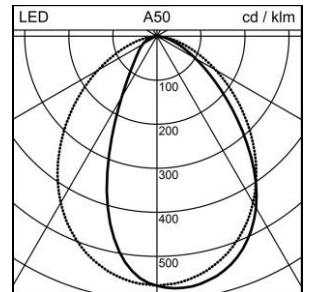

Datasheet

Mini-Look LED Wall mounted luminaire

1018.2848
S.7201W.14

System power	12.5 W
Source of light	LED (Light Emitting Diode)
Colour temperature	3000 K
Luminaire flux	475 lm
Ingress Protection	IP65
Colour Rendering Index	CRI >90
Economic life-time	L70 (B20) 50'000h
Light control	ON/OFF
Finish	aluminium grey
Weight	0.78 kg

Wall mounted luminaire Mini-Look LED S.7201W.14 single emission, with LED (Light Emitting Diode) system power: 12.5 W, luminous flux of luminaire 475 lm, CRI >90, 3000 K, warm white, SDCM 3, 230 V, direct light emission, housing in die-cast aluminium, aluminium grey, acid-etched toughened glass, 1 integral control gear, ON/OFF,

protection class II, ingress protection IP65, impact strength: IK 06
B = 220 mm, T = 80 mm, H = 33 mm