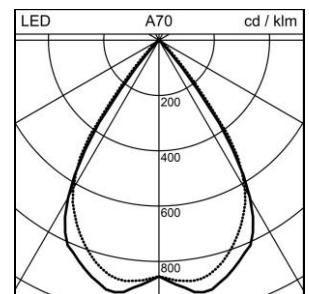

Datasheet

Polar Universal Recessed directional spotlight

1022.2268

POLAR UNI DS CR176 LED4150-830B 60 WH ONF

System power	35 W
Luminaire flux	4150 lm
Colour temperature	3000 K
CRI	CRI > 85
UGR C0 4H/8H	20
UGR C90 4H/8H	20
Economic life-time	L90 50'000 h
Light control	ON/OFF
Ingress Protection	IP20
Finish	white
Weight	1.825 kg

Recessed directional spotlight Polar Universal with LED, system power: 35 W, luminous flux of luminaire 4150 lm, colour rendering index CRI > 85, colour temperature 3000 K, Fashion, colour tolerances SDCM 2, lifetime LED L90 50'000 h, 230 V, direct light emission, housing in die-cast aluminium, with ceiling trim, white, similar to RAL 9016, wide beam, (F), 60°, operating unit included in delivery, ON/OFF,

protection class II, ingress protection IP20, glow wire test 850 °C, Ø = 192 mm, DAØ = 176 mm, ET = 140 mm, pivotable 360°, swivelling 90°