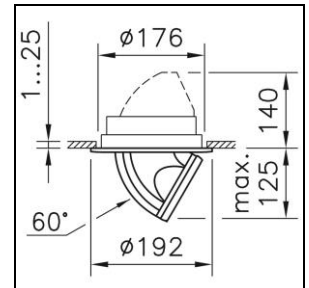

Datasheet

Polar Universal Recessed directional spotlight

1022.2268

POLAR UNI DS CR176 LED4150-830B 60 WH ONF

System power	35 W
Luminaire flux	4150 lm
Colour temperature	3000 K
CRI	CRI > 85
UGR C0 4H/8H	20
UGR C90 4H/8H	20
Economic life-time	L90 50'000 h
Light control	ON/OFF
Ingress Protection	IP20
Finish	white
Weight	1.825 kg

Recessed directional spotlight Polar Universal with LED, system power: 35 W, luminous flux of luminaire 4150 lm, colour rendering index CRI > 85, colour temperature 3000 K, Fashion, colour tolerances SDCM 2, lifetime LED L90 50'000 h, 230 V, direct light emission, housing in die-cast aluminium, with ceiling trim, white, similar to RAL 9016, wide beam, (F), 60°, operating unit included in delivery, ON/OFF,

protection class II, ingress protection IP20, glow wire test 850 °C, Ø = 192 mm, DAØ = 176 mm, ET = 140 mm, pivotable 360°, swivelling 90°